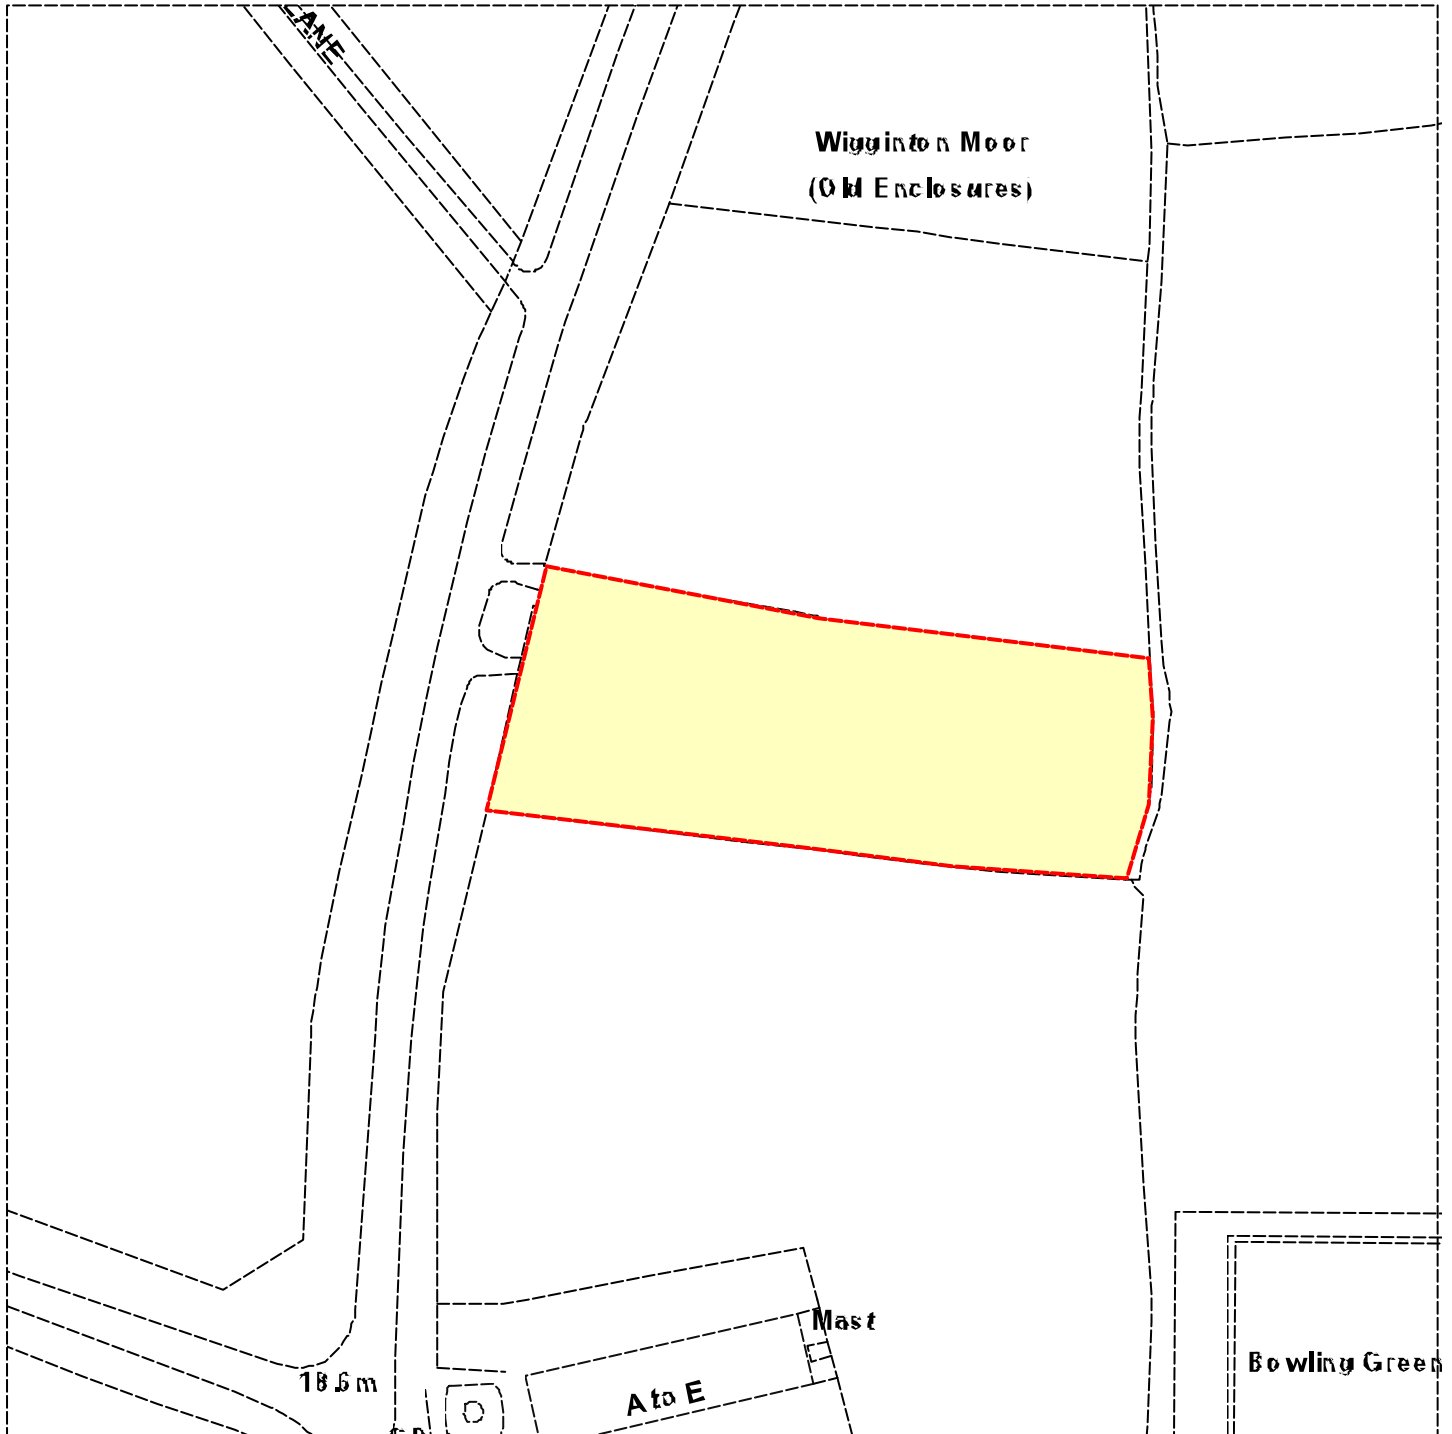

Rose Cottage Sutton Road Wigginton

07/01224/FUL

Scale : 1:1250

Reproduced from the Ordnance Survey map with the permission of the Controller of Her Majesty's Stationery Office © Crown Copyright 2000.

Unauthorised reproduction infringes Crown Copyright and may lead to prosecution or civil proceedings.

Organisation	Not Set
Department	Not Set
Comments	Location Plan
Date	28 September 2007
SLA Number	Not Set